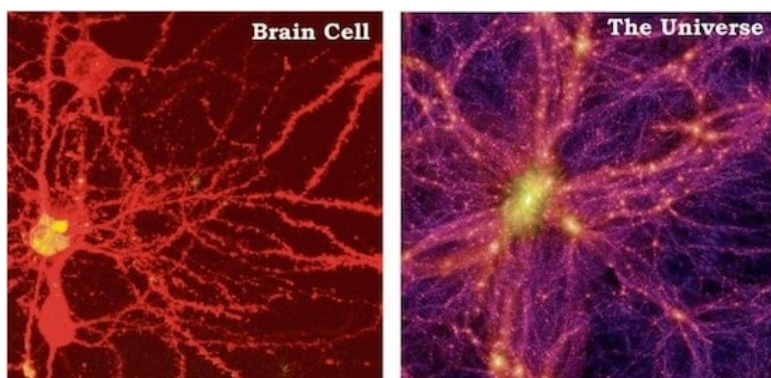

accounting for the effects of the continuous tug of gravity, they have mapped the cosmic flows, or flight paths of these galaxies, which gives the most comprehensive picture we've ever had of how the universe organizes itself.

"Scientists previously placed the Milky Way in the Virgo Supercluster, but under Tully and colleagues' definition, this region becomes just an appendage of the much larger Laniakea, which is 160 million parsecs (520 million light years) across and contains the mass of 100 million billion Suns." [[Nature](#)]

Calling this newly defined section of the universe, Laniakea, which means 'Immeasurable Heaven', the new computer simulations give a mind-opening perspective on how small our solar system truly is in the infinite cosmic web that makes up the universe. Furthermore, the similarities between the designs that emerge in this new 3-dimensional map, and the diagrams of how neural networks within the human brain are organized reinforces the notion, 'as above, so below,' giving us visual evidence of the inseparable connections between our [outer and inner worlds](#).

Take a look at this humbling new map of our corner of the universe: